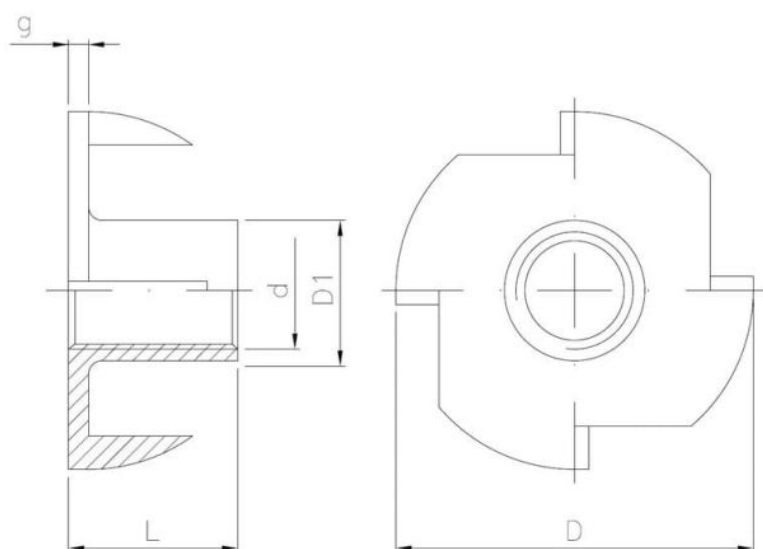

**C**

BLACK  
ZINC  
COATING

Dimensions

Material index	d	L [mm]	D [mm]	D1 [mm]	g [mm]	Type of coating
1511060012BT	M6	12.0	19.0	7.5	1.3	B (White zinc coating)